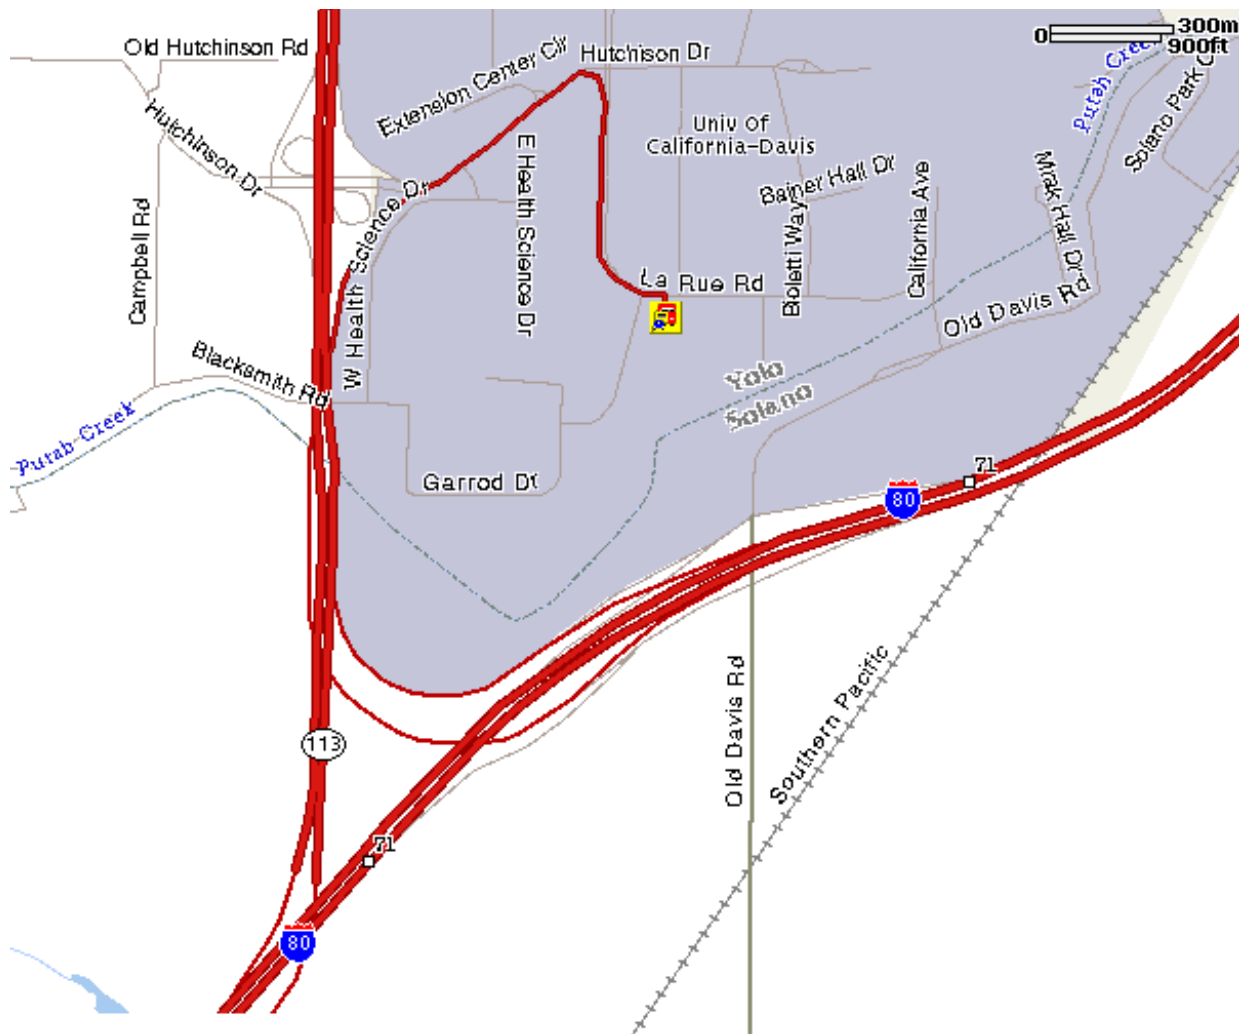

## From Sacramento

### **To Fleet Services From Sacramento:**

- . Take I-80 WEST towards SAN FRANCISCO.
- . Merge onto CA-113 N toward WOODLAND.
- . Take the HUTCHISON DR exit toward UC DAVIS.
- . Merge onto HUTCHISON DR toward UC DAVIS.
- . Turn RIGHT onto LA RUE at the second light of corner of HUTCHISON DR and LA RUE. Move into the LEFT lane.
- . Go down LA RUE and pass GARROD DR. on the RIGHT  
UCD FLEET SERVICES will be the next RIGHT on LA RUE, immediately past GARROD DR.